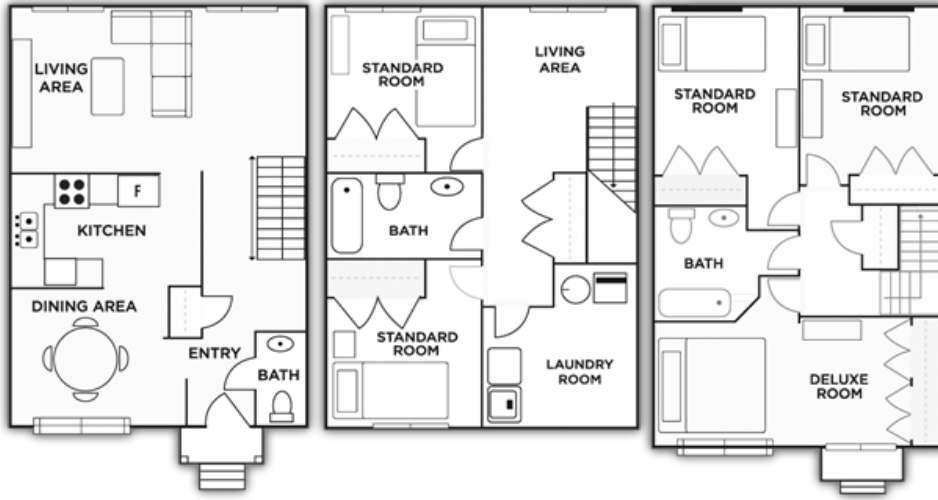

Floor Plans & Rates

5 Room/2.5 Bath

* Floor plans may vary

* Floor plans may vary

Fees

- ▶ \$0.00 Deposit

Apartment Features

- ▶ Stackable washer and dryer in each unit
- ▶ Dishwasher
- ▶ Full-sized kitchen

Utilities Included

- ▶ Utility package
- ▶ Communication package